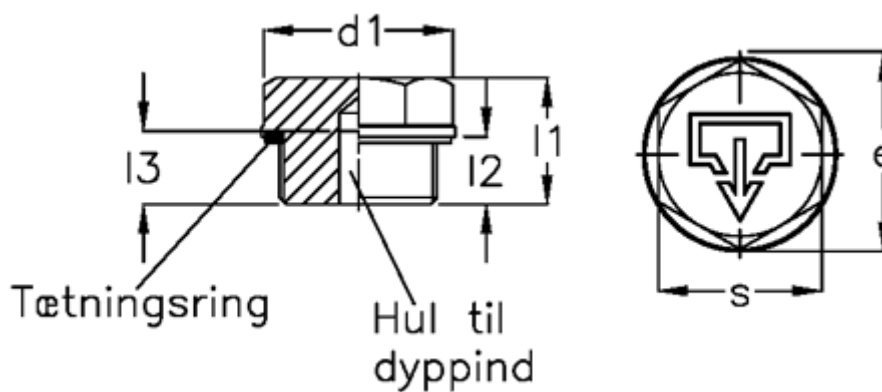

Article number: 20241555

Description: E+G

Threaded plug GN 741-22-M16x1,5-AS-1

## Measures

$d1 = 22$

$d2 = M16x1,5$

$d4 = M5$

$e = 20.8$

$l1 = 15.5$

$l2 = 8.0$

$s = 12$